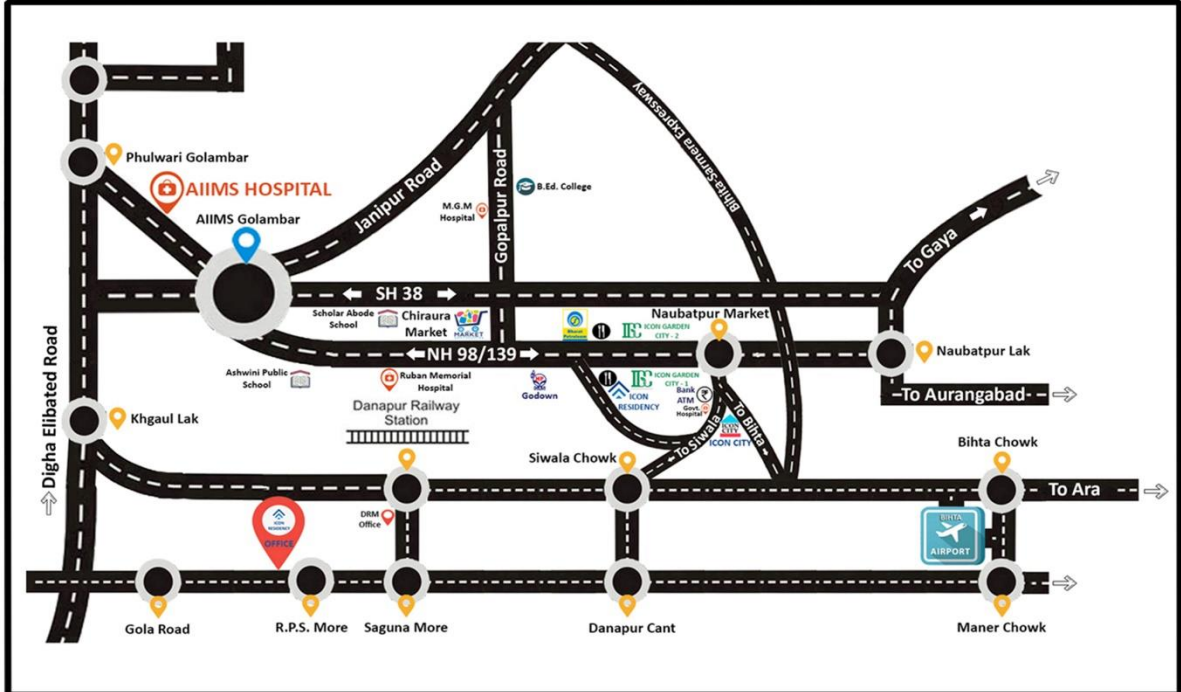

DHRUV ICONIC

— *Creating Homes* —

Icon Residency

About Icon Residency

Icon Residency is a combination of premium features and a great place to live. Icon Residency is located on NH-98 near Naubatpur in the prime location of Patna region. Its Residential plots would form a gated community with security and maintenance services that ensures no compromise either on luxury or on the peace of mind. Its combining the best of old world charm with new age facilities.

Location map

Distance from important places

| | | | |
|---|-----------------|---|--------|
| → | NH-98 | - | 200 M. |
| → | Bank & ATM | - | 1 Km. |
| → | School | - | 500 M. |
| → | AIIMS Hospital | - | 8 Km. |
| → | Railway Station | - | 10 Km. |
| → | Air Port | - | 20 Km. |